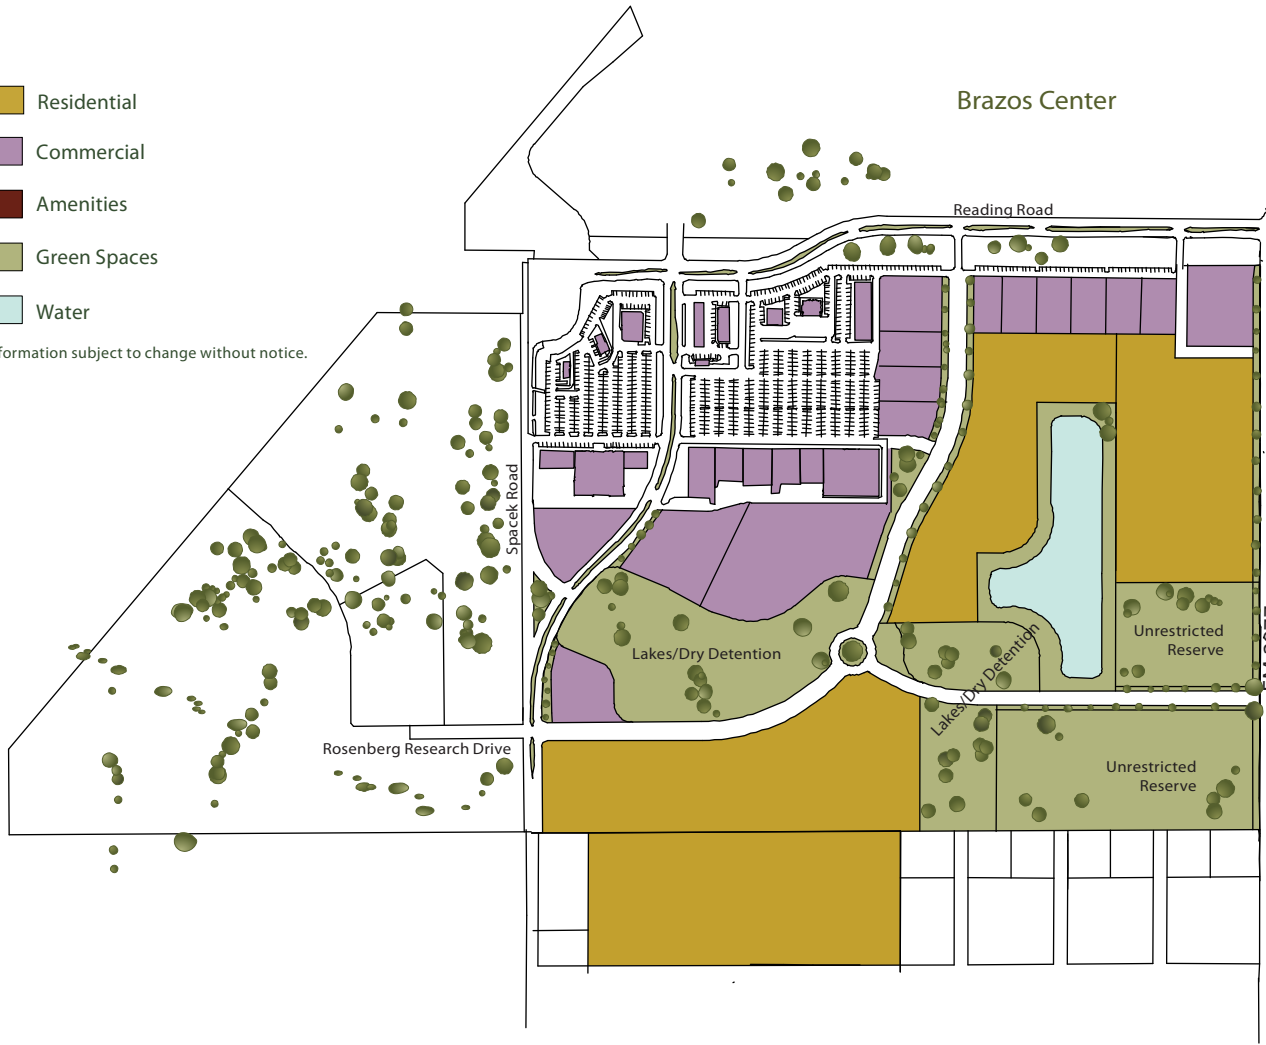

WATERFORD PARK

Rosengerg, TX

-  Residential
-  Commercial
-  Amenities
-  Green Spaces
-  Water

Concept drawing only. Information subject to change without notice.

FORESTAR

6300 Bee Cave Rd., Building Two, Suite 500 / Austin, TX 78746 / T 512.433.5200 / www.foresargroup.com