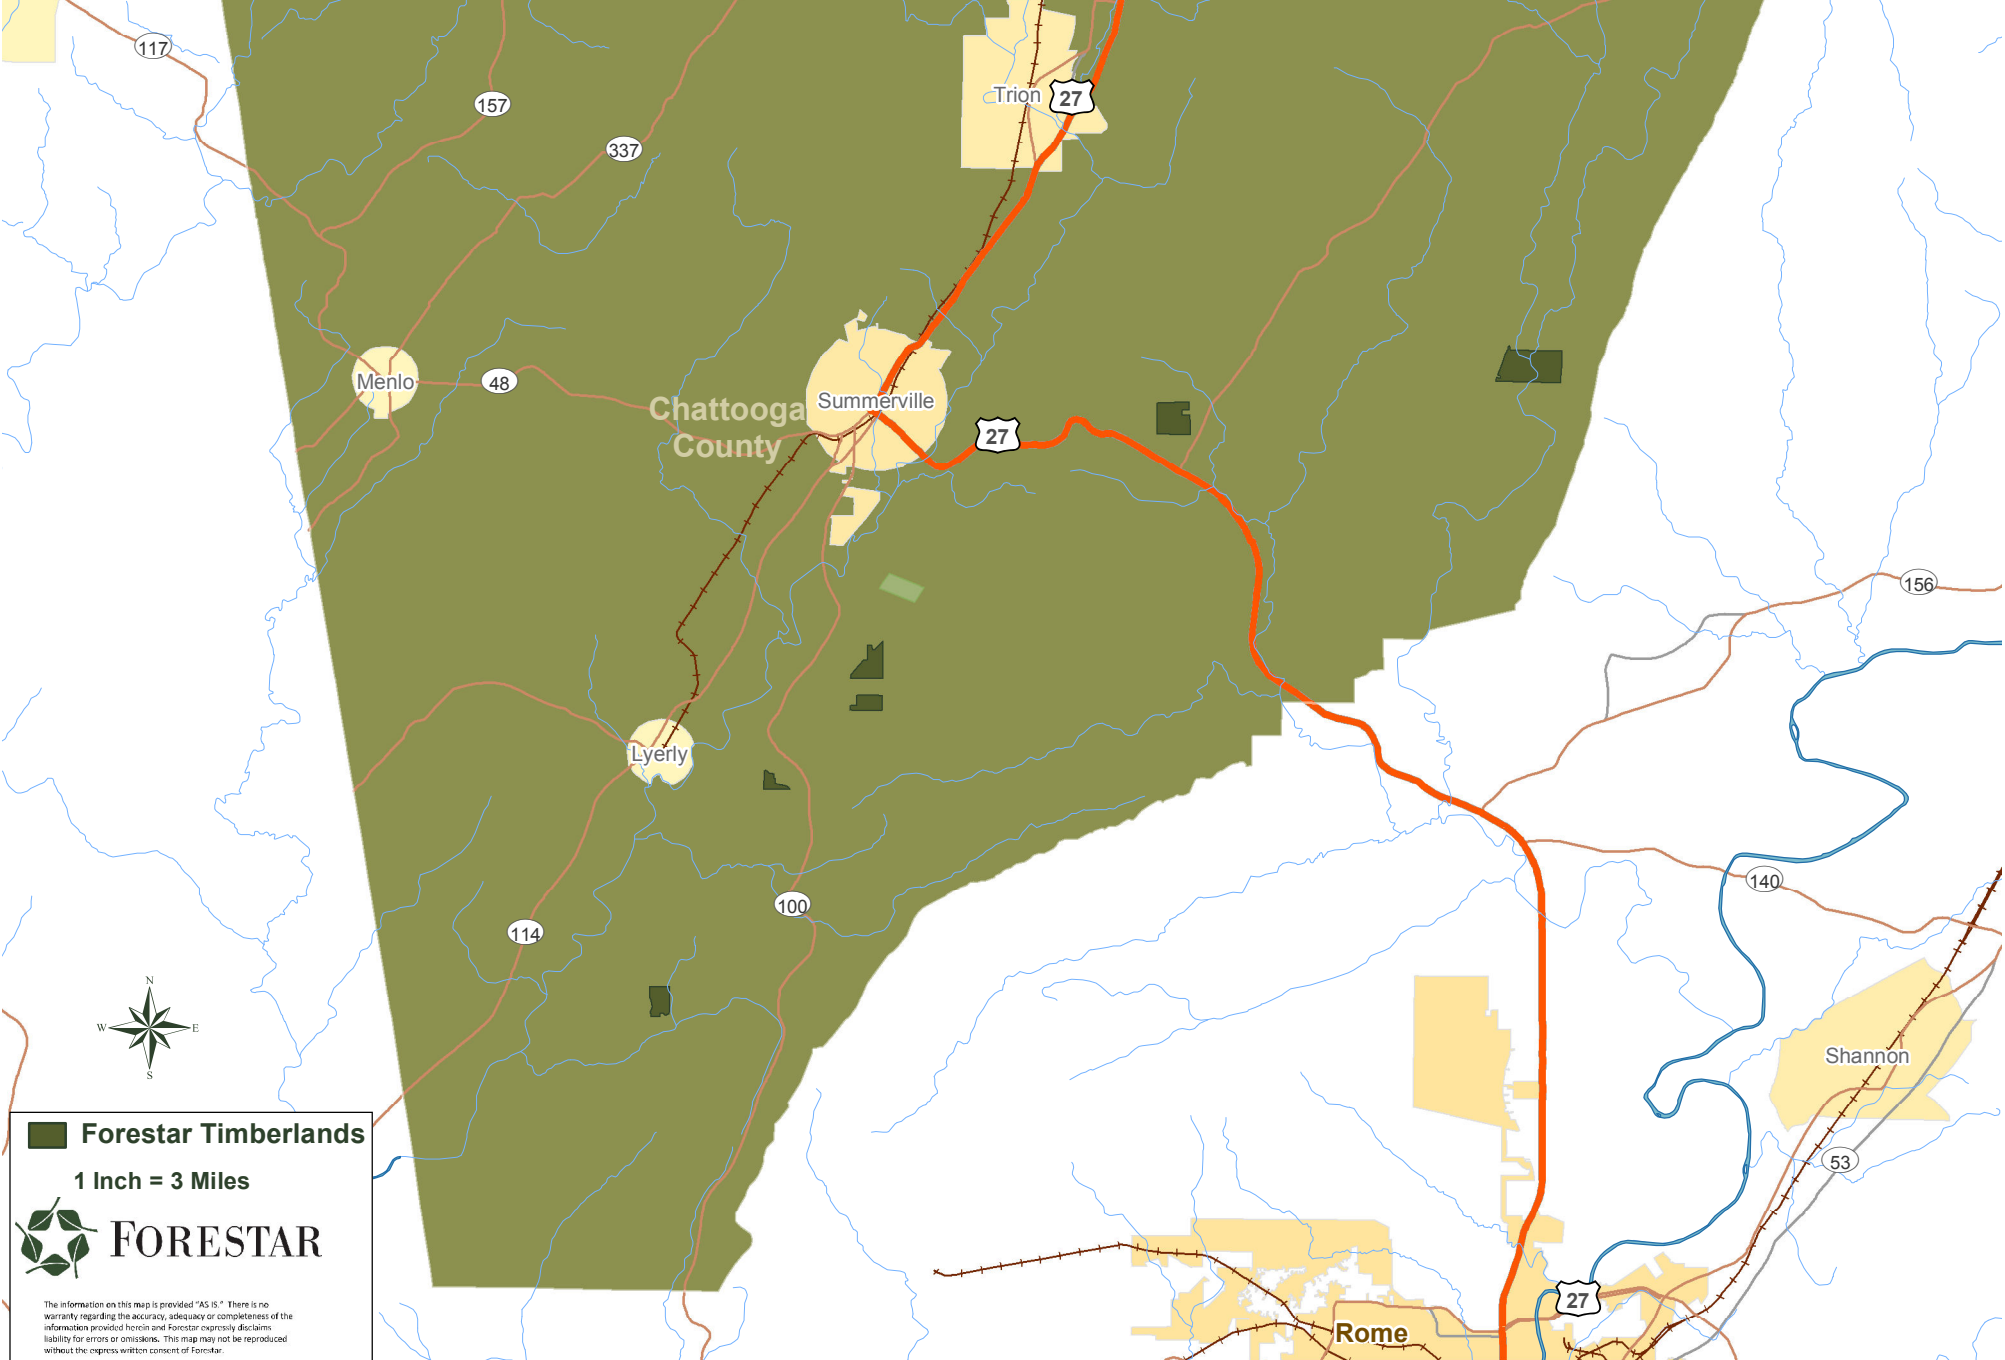

Mentone

Forestar Timberlands

1 Inch = 3 Miles