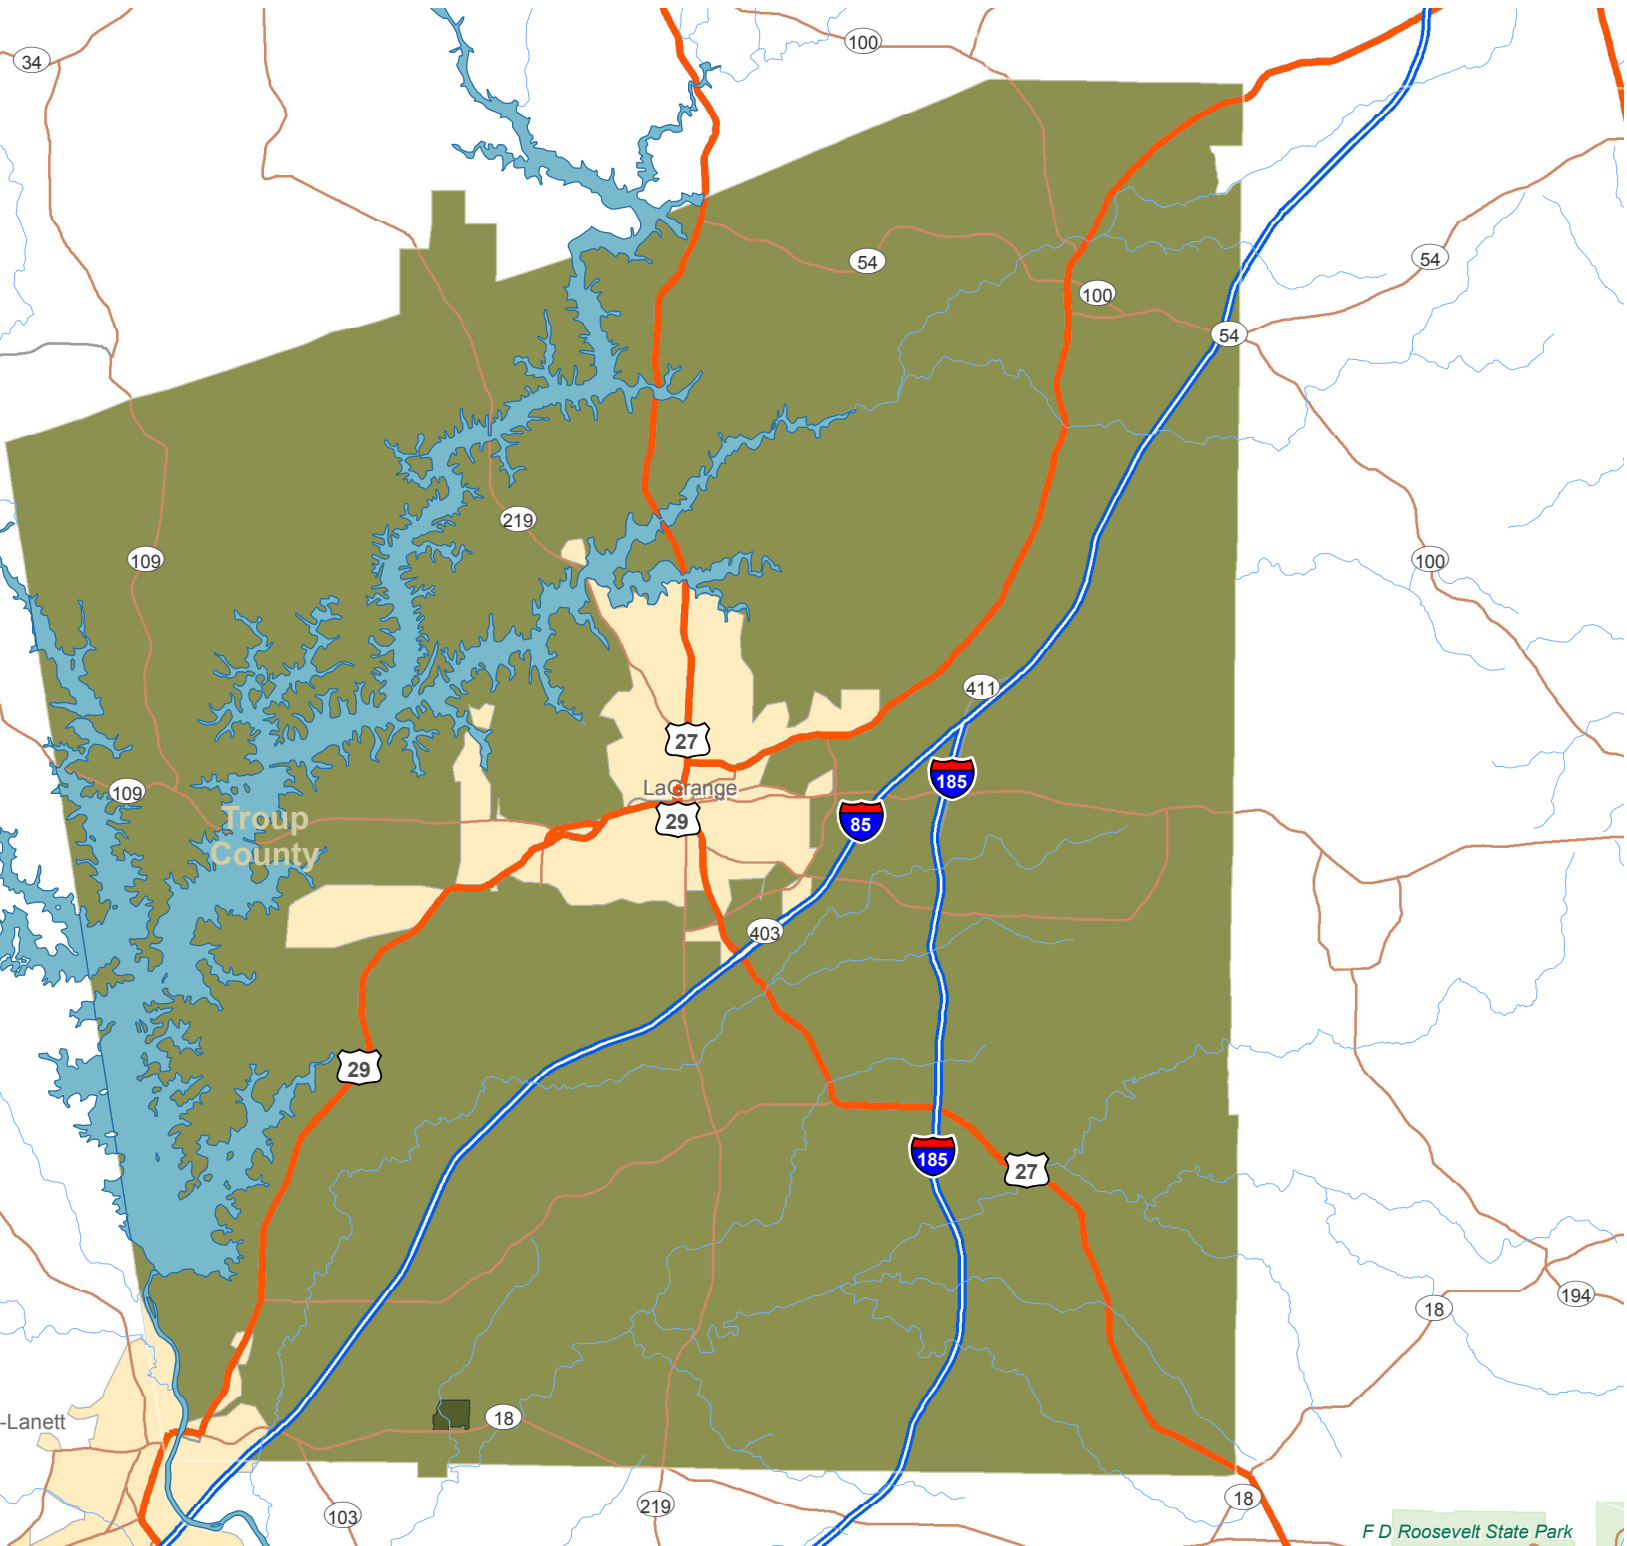

Roanoke

Forestar Timberlands

1 Inch = 3 Miles

F D Roosevelt State Park